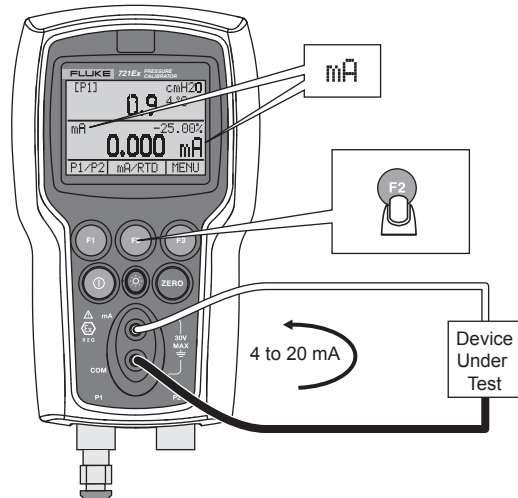

721Ex Pressure Calibrator

Quick Reference Guide

⚠️ Warning

To prevent possible electrical shock, fire, or personal injury, read the "721Ex Safety Sheet" before you use this Product.

Go to www.fluke.com to register your product, download manuals, and find more information.

Setup

Set Language

GERMAN
NORWEGIAN
:
ENGLISH

ENGLISH

Batteries

Measure mA

Measure RTD