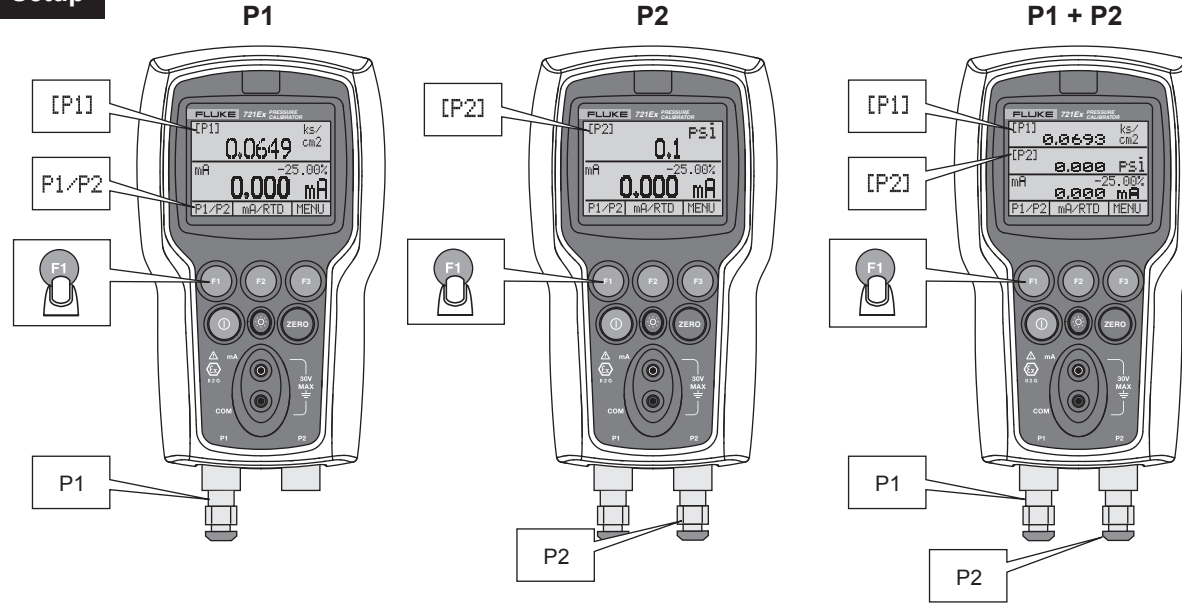

721Ex Pressure Calibrator

Quick Reference Guide

⚠️ Warning

To prevent possible electrical shock, fire, or personal injury, read the "721Ex Safety Sheet" before you use this Product.

Go to www.fluke.com to register your product, download manuals, and find more information.

Setup

Set Language

GERMAN
NORWEGIAN
:
ENGLISH

ENGLISH

Batteries

Measure mA

Measure RTD