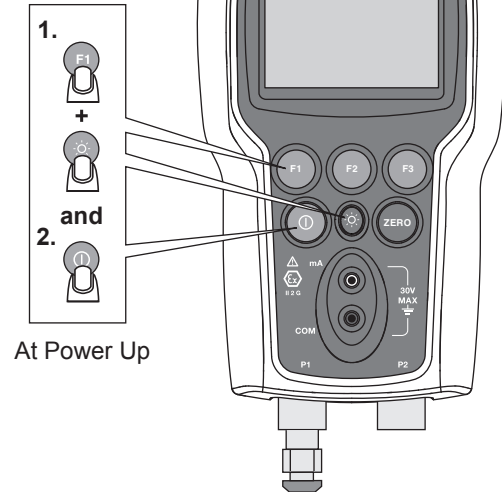

721Ex Pressure Calibrator

Quick Reference Guide

⚠️ Warning

To prevent possible electrical shock, fire, or personal injury, read the "721Ex Safety Sheet" before you use this Product.

Go to www.fluke.com to register your product, download manuals, and find more information.

Setup

Set Language

GERMAN
NORWEGIAN
:
ENGLISH

ENGLISH

Batteries

Measure mA

Measure RTD